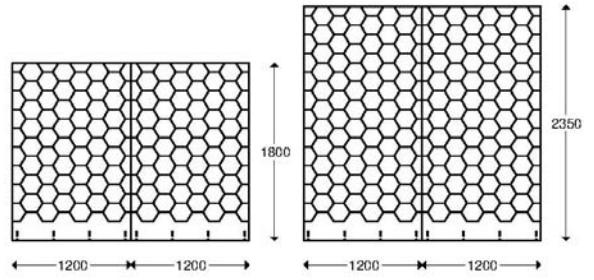

PÄRE-3 / 855+855/1800
PÄRE-3 / 855+855/2350

PÄRE-4 / 855+855/1800
PÄRE-4 / 855+855/2350

PÄRE-5 / 855+855/1800
PÄRE-5 / 855+855/2350

PĂRE-1 / 1200+1200/1800
PĂRE-1 / 1200+1200/2350

PĂRE-2 / 1200+1200/1800
PĂRE-2 / 1200+1200/2350

PĂRE-3 / 1200+1200/1800
PĂRE-3 / 1200+1200/2350

PĂRE-4 / 1200+1200/1800
PĂRE-4 / 1200+1200/2350

PĂRE-5 / 1200+1200/1800
PĂRE-5 / 1200+1200/2350

PÄRE - RACK

POWDER PAINTED STEEL

Length 855 mm

Length 1200 mm

IN THE HEIGHT 1800, MAX. 17 PCS.