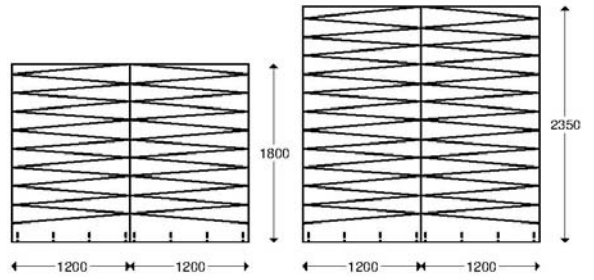

PÄRE-3 / 855+855/1800
PÄRE-3 / 855+855/2350

PÄRE-4 / 855+855/1800
PÄRE-4 / 855+855/2350

PÄRE-5 / 855+855/1800
PÄRE-5 / 855+855/2350

PĂRE-1 / 1200+1200/1800
PĂRE-1 / 1200+1200/2350

PĂRE-2 / 1200+1200/1800
PĂRE-2 / 1200+1200/2350

PĂRE-3 / 1200+1200/1800
PĂRE-3 / 1200+1200/2350

PĂRE-4 / 1200+1200/1800
PĂRE-4 / 1200+1200/2350

PĂRE-5 / 1200+1200/1800
PĂRE-5 / 1200+1200/2350

PÄRE - RACK

POWDER PAINTED STEEL

Length 855 mm

Length 1200 mm

IN THE HEIGHT 1800, MAX. 17 PCS.