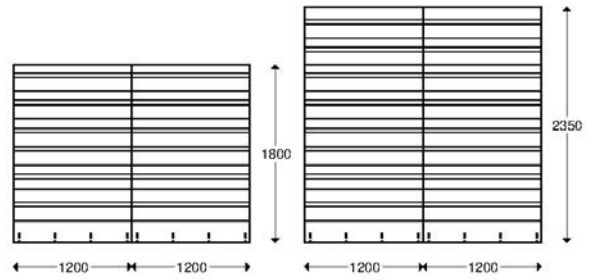

PÄRE-3 / 855+855/1800
PÄRE-3 / 855+855/2350

PÄRE-4 / 855+855/1800
PÄRE-4 / 855+855/2350

PÄRE-5 / 855+855/1800
PÄRE-5 / 855+855/2350

PĂRE-1 / 1200+1200/1800
PĂRE-1 / 1200+1200/2350

PĂRE-2 / 1200+1200/1800
PĂRE-2 / 1200+1200/2350

PĂRE-3 / 1200+1200/1800
PĂRE-3 / 1200+1200/2350

PĂRE-4 / 1200+1200/1800
PĂRE-4 / 1200+1200/2350

PĂRE-5 / 1200+1200/1800
PĂRE-5 / 1200+1200/2350

PÄRE - RACK

POWDER PAINTED STEEL

Length 855 mm

Length 1200 mm

IN THE HEIGHT 1800, MAX. 17 PCS.